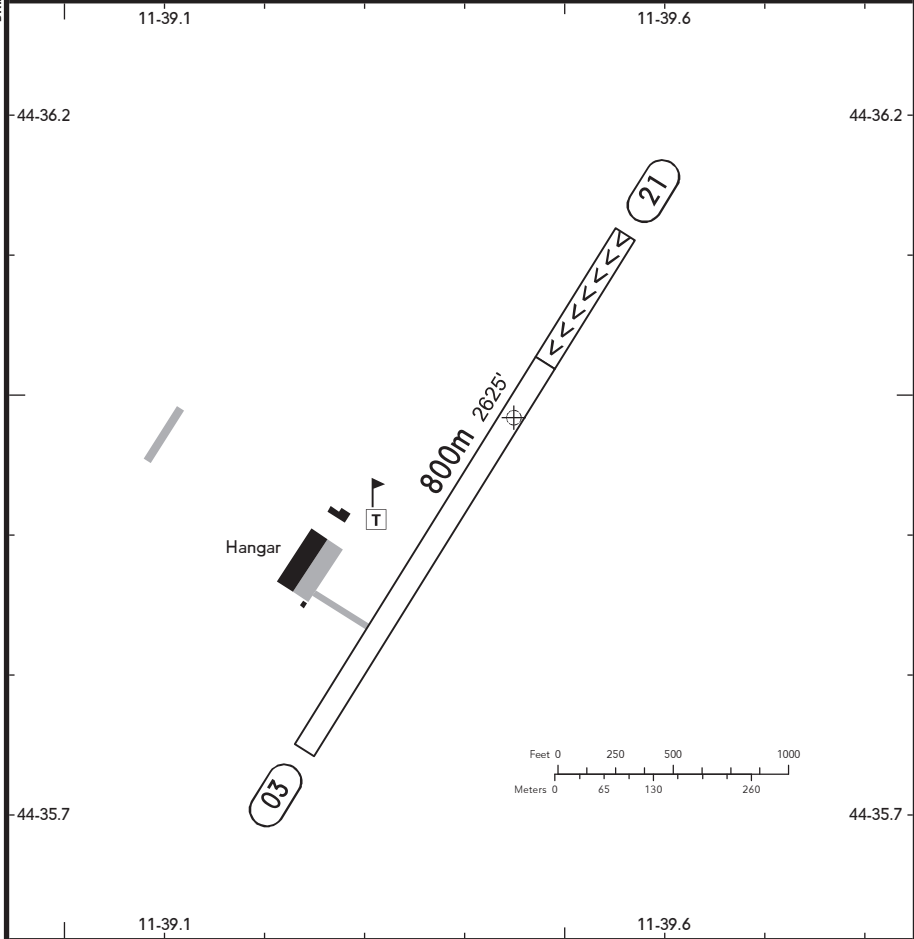

MOLINELLA

13 SEP 24 (19-2)

BRIEFING STRIP™

LOCATION Elev 23' /7m N44 36.0 E011 39.5	RADIO MOLINELLA RADIO 118.015 (it)	ADMITTED AIRCRAFT 
--	---------------------------------------	--

SCALE 1:10000

RWY No	Dimension (m) - Surface	TORA (m)	LDA (m)	Strength	Lights
03	800 x 30 Grass	600	800		---
21		800	600		

NORDO ACFT prohibited.
 Contact MOLINELLA RADIO to check gliders or parachuting activity.
 Avoid built-up areas and model flying RWY.
 RWY 21 used for TKOF, RWY 03 used for LDG up to 5 KTs tail wind component.